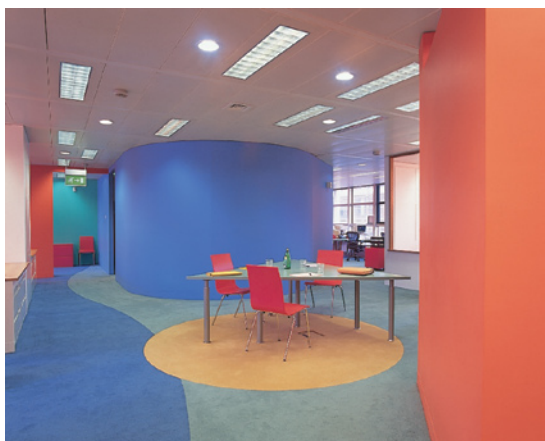

Location
Dealer
Architect
Product

London
Office Realisation
James Lambert
700 Series
Misc. Seating