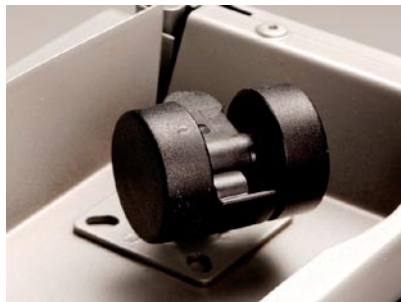

KI (UK) Ltd
148/153 High Holborn
London, WC1V 6PJ
United Kingdom
Tel.: 020 7404 7441
Fax: 020 7404 7442
E-mail: sales@kiuk.co.uk
www.ki.com/europe

**WORKING
FOR
YOU**